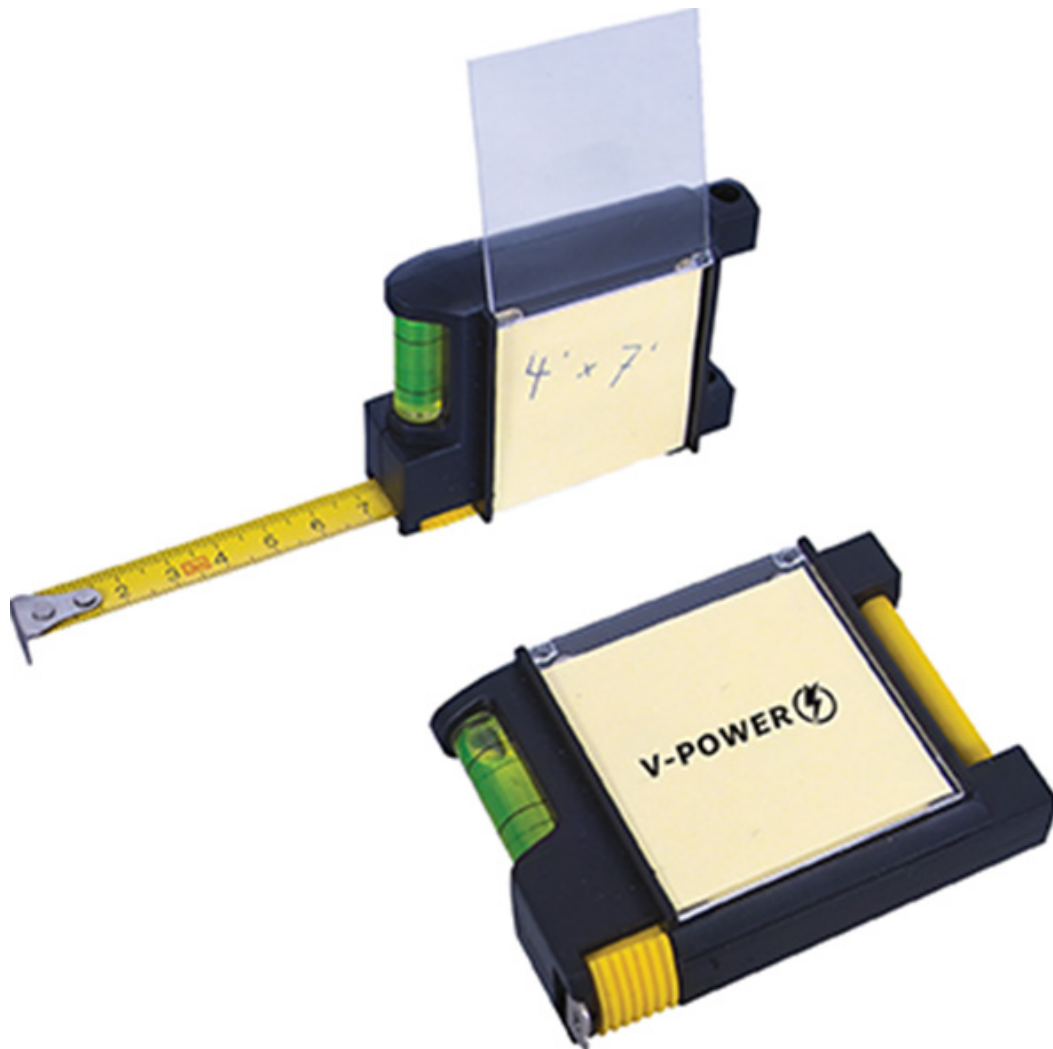

Construction Promo

PEAK

25' CARPENTER TAPE MEASURE

25	$19.16 per unit
50	$17.28 per unit
250	$14.22 per unit

MULTI-PURPOSE TAPE MEASURE

100	$4.58 per unit
250	$3.71 per unit
500	$3.22 per unit